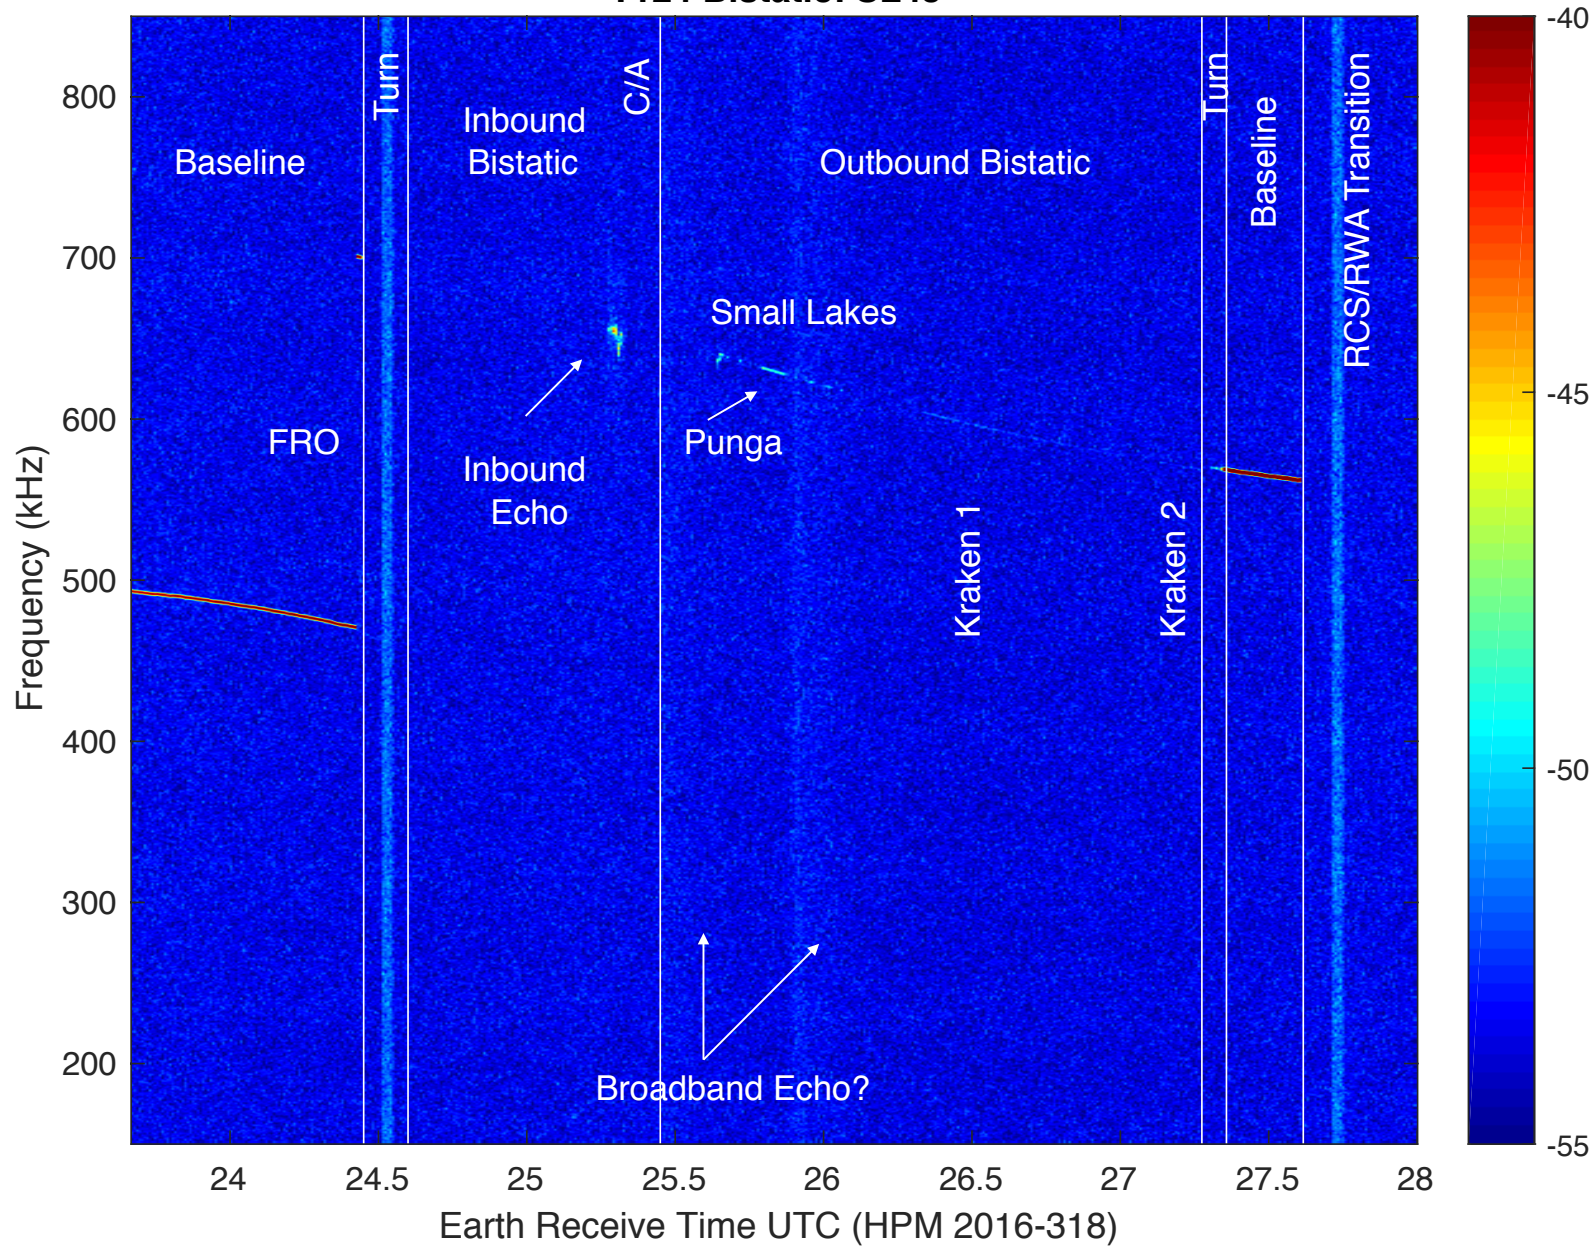

X-Band (RCP)

T124 Bistatic: XR43

EAM: 11/17/2016

S-Band (LCP)

T124 Bistatic: SL43

EAM: 11/17/2016