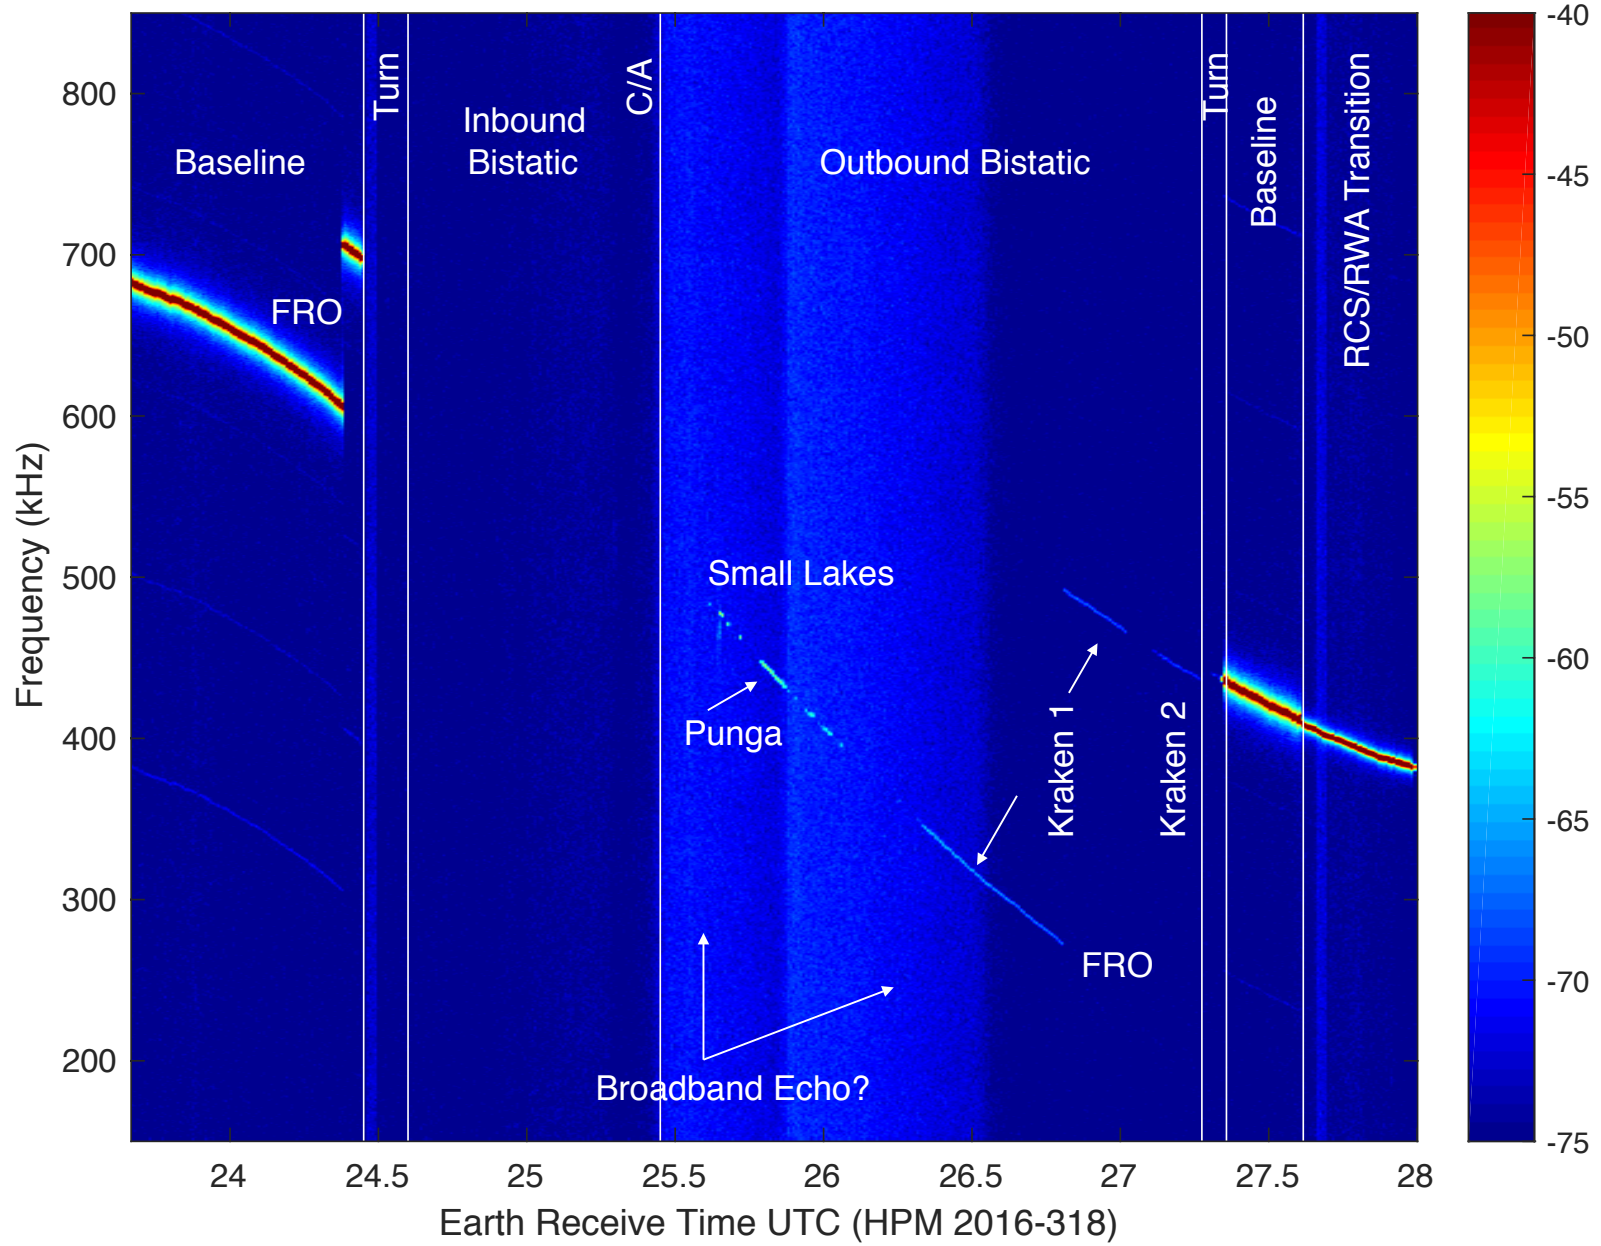

X-Band (RCP)

T124 Bistatic: XR43

EAM: 11/17/2016

S-Band (LCP)

T124 Bistatic: SL43

EAM: 11/17/2016